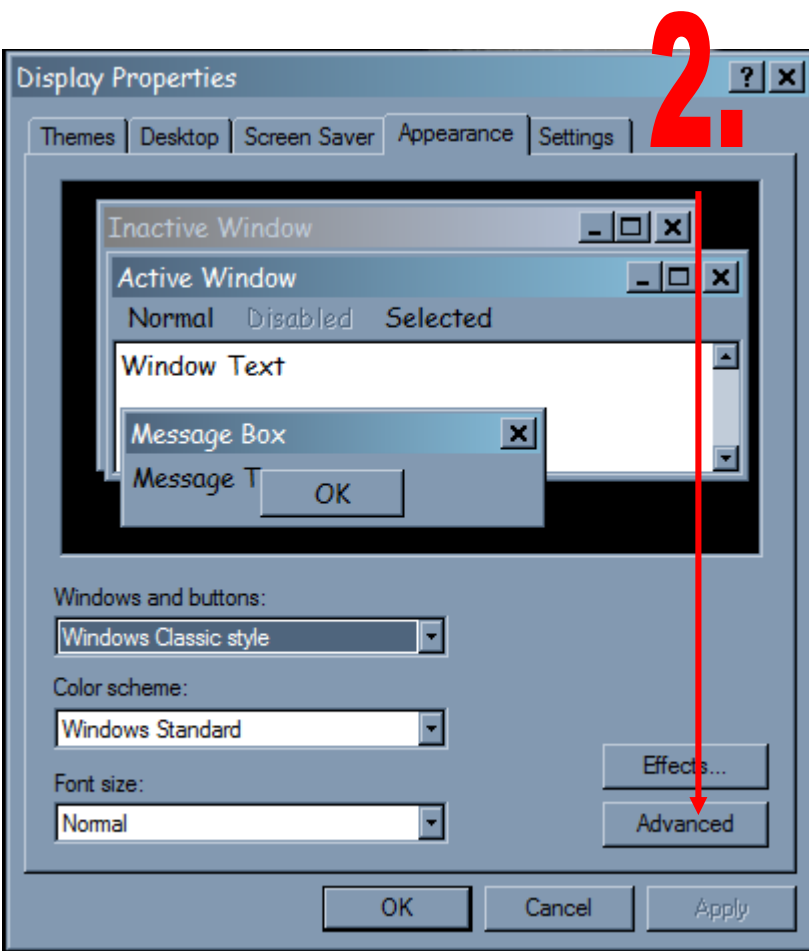

Right-click the desktop, click Properties. This dialog box will appear, click Appearance tab.

Clicking the advanced will get you the screen on the right, or select a color scheme from this screen.