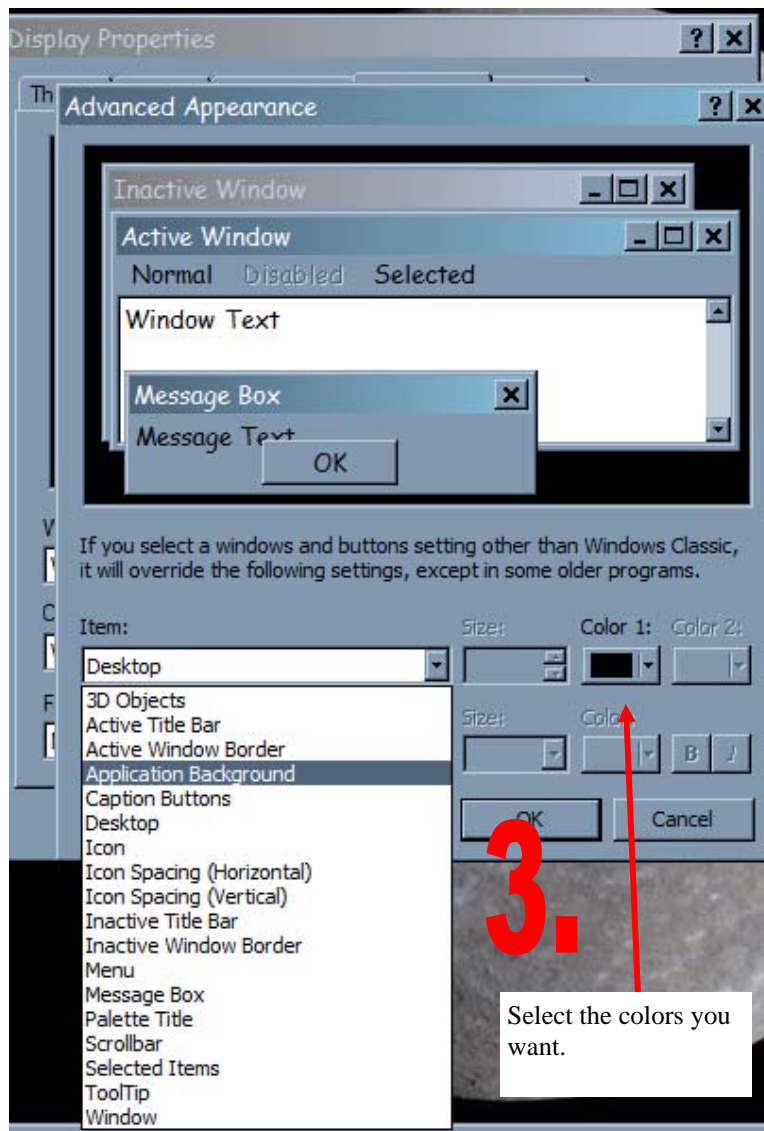

Right-click the desktop, click Properties. This dialog box will appear, click Appearance tab.

Clicking the advanced will get you the screen on the right, or select a color scheme from this screen.

Select the colors you want.