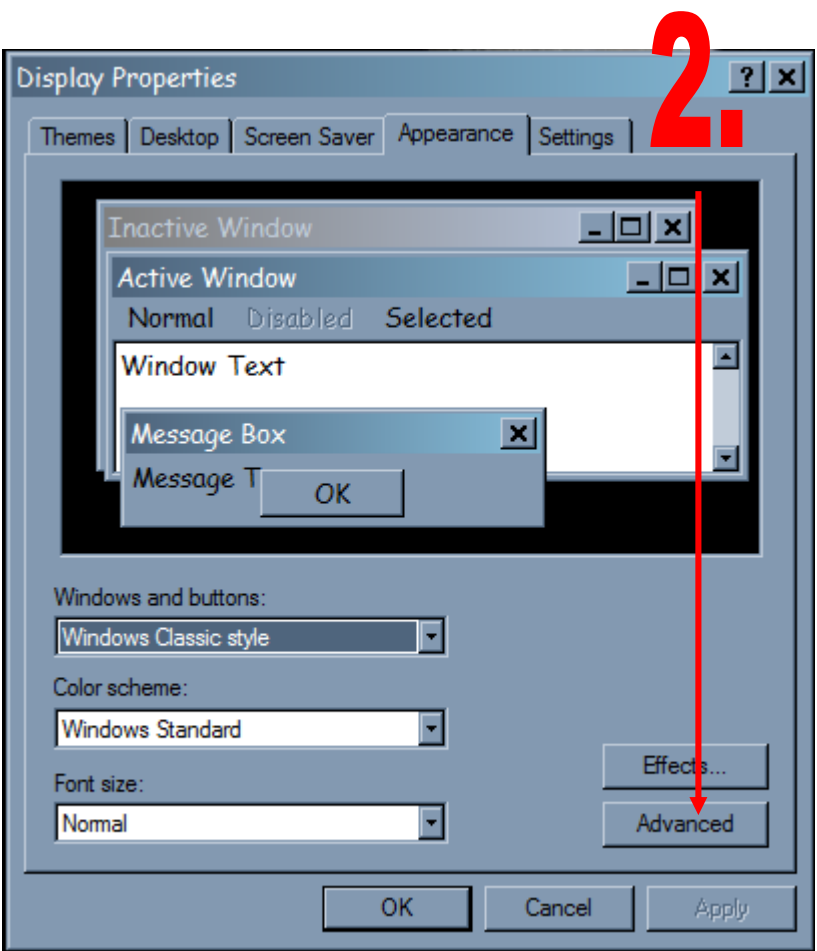

Right-click the desktop, click Properties. This dialog box will appear, click Appearance tab.

Clicking the advanced will get you the screen on the right, or select a color scheme from this screen.

Select the colors you want.