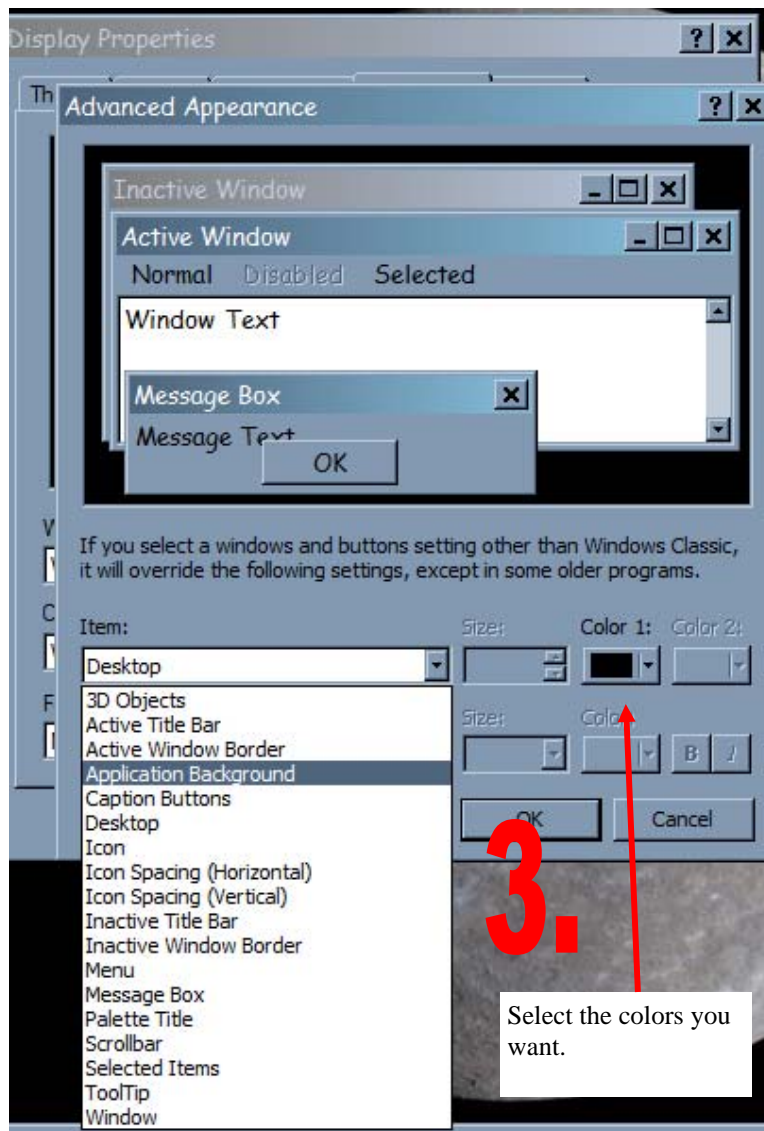

Right-click the desktop, click Properties. This dialog box will appear, click Appearance tab.

Clicking the advanced will get you the screen on the right, or select a color scheme from this screen.